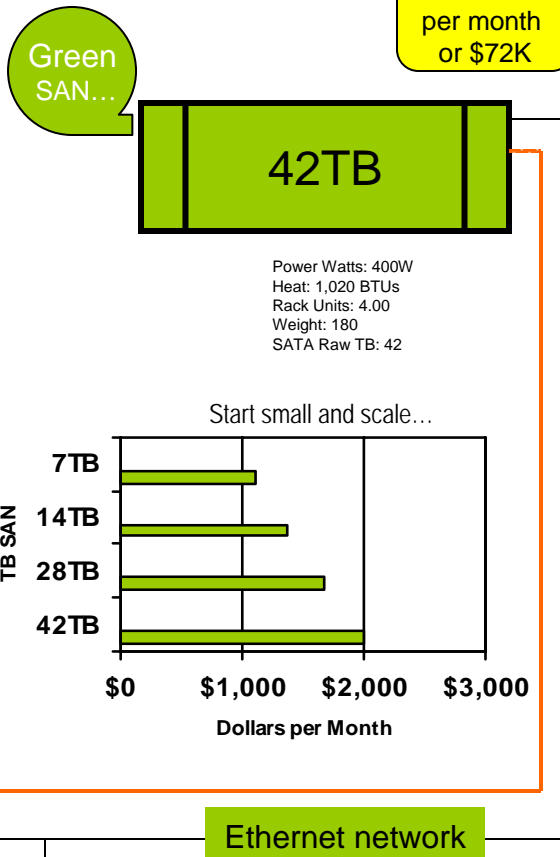

42TB SAN Solution iSCSI and FC connectivity

What's included?

- 42TB High-Density storage array in 4U enclosure
- Easily fits in 19" Server rack
- Storage for critical and non-critical data (FC and/or iSCSI)
- Dual active/active RAID controllers
- Dual 4GB Fibre Channel SFP LC host
- Dual iSCSI port controller
- Supports RAID 0, 1, 1+0, 5 and 6
- Supports multiple RAID sets and multiple volume sets
- Embedded web-browser GUI management interface
- Phone-Home feature (emails alerts and SNMP traps to Openview, etc.)
- Hot swappable drives, controllers and power supplies
- GO-BIGGER...add another 42TB and manage from one GUI interface
- Green SAN (benefits = savings) hibernate data on drives that are not accessed frequently, saves power spinning drives and reduces heat from drives
- Installation and knowledge transfer in days
- 3 year standard warranty included

$2,000
per month
or $72K