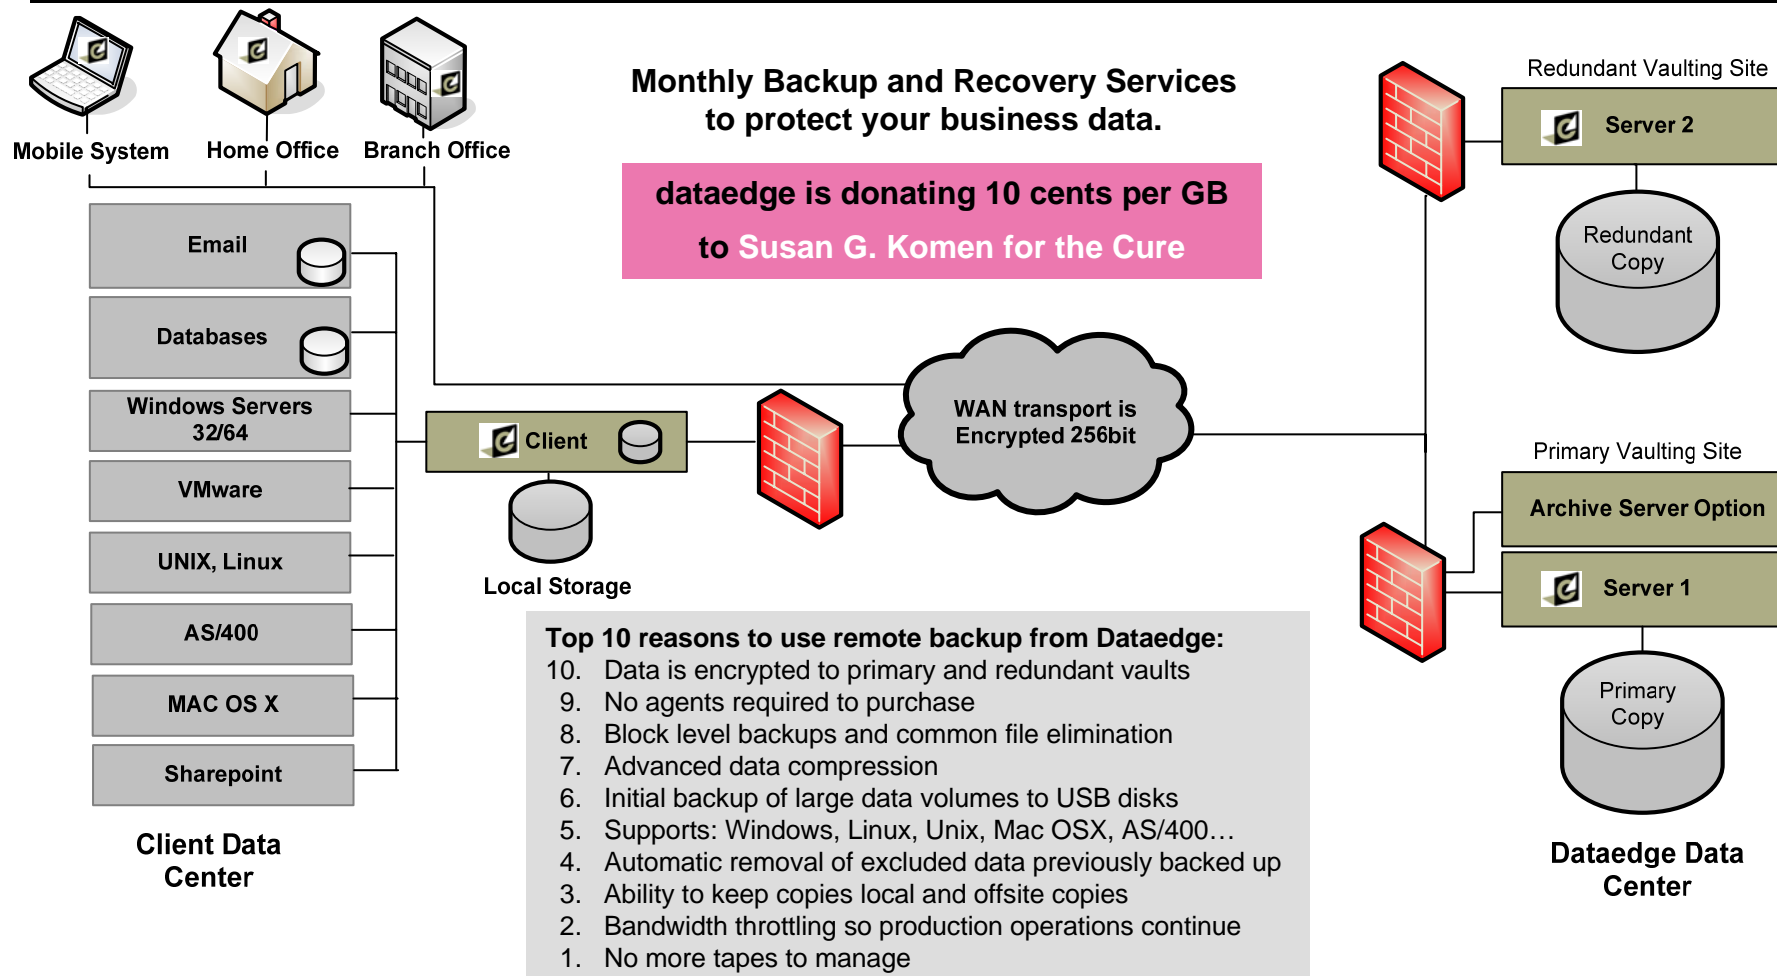

Take responsibility for your data and **Support the Cure**

Contact us today to schedule a demo info@dataedge.com or 913-780-2525 x 3