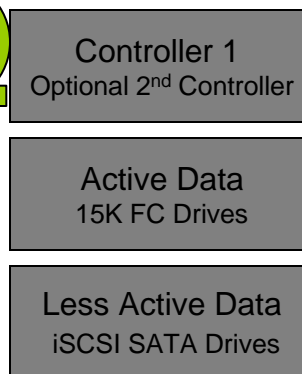

Green SAN...

Solutions starting at **$2,495** per month